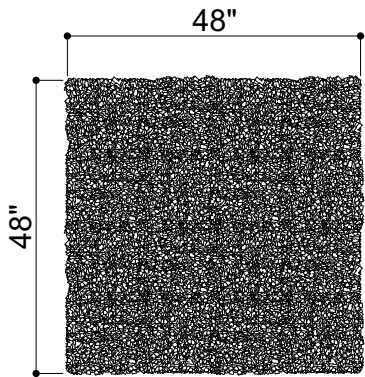

GREENERY CONFIGURATIONS

Trimmed 100% Density

Lush 50% Density

Lush 100% Density

Trimmed 100% Density

Lush 50% Density

Lush 100% Density

MASSAI ART