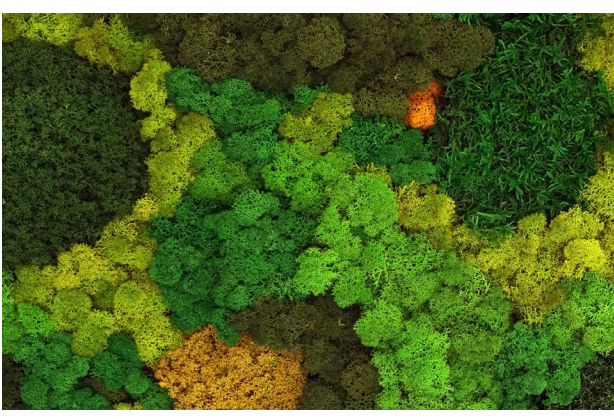

REPLICA GREENERY

Replica greenery is the most versatile indoor foliage system, with a massive variety of plant types that can be mixed and matched regardless of atmospheric conditions.

VARIETY	● ● ● ● ●
DURABILITY	● ● ● ● ●
INITIAL COST	● ● ● ● ○
ONGOING COSTS	● ○ ○ ○ ○